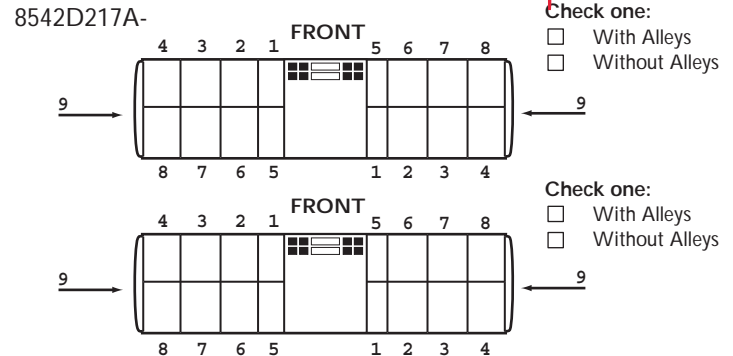

SAMPLE DOME

Models 22, 221, & 22R Part #8542D170A-SPEC

CUSTOMER REQUEST

Models (All) 24M & AD4800 Series
Part #8542D217A-SPEC without Alley
Part #8542D217A-SPC-A with Alley

Models (All) 24 & AD5200 Series
Part #8542D032A-SPEC without Alley
Part #8542D032A-SPC-A with Alley

Models (All) 25 & RWs & ADL5200 Series
Part #8542D168A-SPEC (with or without Alley)

Models (All) ADL4800 Series
Part #8542538A-SPEC (with or without Alley)