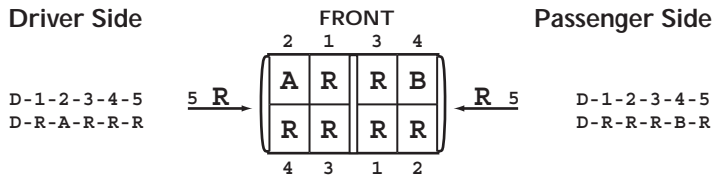

CUSTOMER _____

PURCHASE ORDER _____ DATE _____

AeroDynic® Dome Colors Order Form

Use for all models (22, 221, 22R, All 24-25, and AD & ADL)

NOTE: Custom-made domes are not returnable for credit.

Colors - R=Red, B=Blue, C=Clear, A=Amber, K=Black

SAMPLE DOME

Models 22, 221, & 22R Part #8542D170A-SPEC