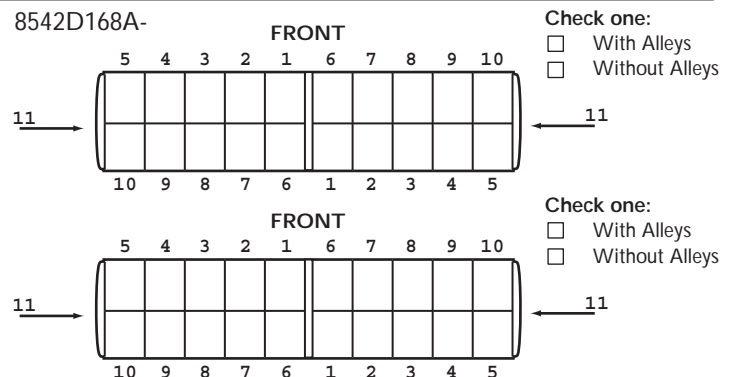

SAMPLE DOME

Models 22, 221, & 22R Part #8542D170A-SPEC

CUSTOMER REQUEST

Models (All) 24M & AD4800 Series
Part #8542D217A-SPEC without Alley
Part #8542D217A-SPC-A with Alley

Models (All) 24 & AD5200 Series
Part #8542D032A-SPEC without Alley
Part #8542D032A-SPC-A with Alley

Models (All) 25 & RWs & ADL5200 Series
Part #8542D168A-SPEC (with or without Alley)

Models (All) ADL4800 Series
Part #8542538A-SPEC (with or without Alley)