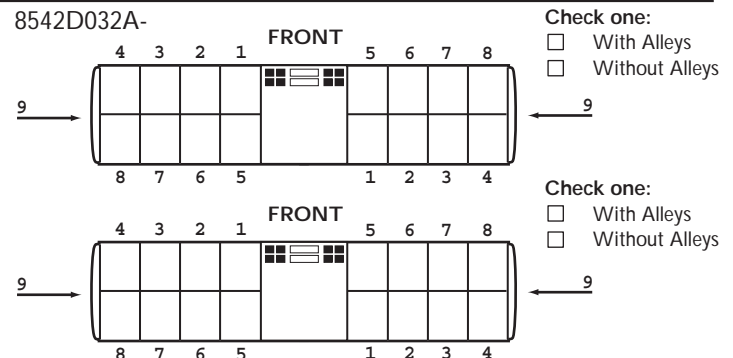

SAMPLE DOME

Models 22, 221, & 22R Part #8542D170A-SPEC

CUSTOMER REQUEST

Models (All) 24M & AD4800 Series
Part #8542D217A-SPEC without Alley
Part #8542D217A-SPC-A with Alley

Models (All) 24 & AD5200 Series
Part #8542D032A-SPEC without Alley
Part #8542D032A-SPC-A with Alley

Models (All) 25 & RWs & ADL5200 Series
Part #8542D168A-SPEC (with or without Alley)

Models (All) ADL4800 Series
Part #8542538A-SPEC (with or without Alley)