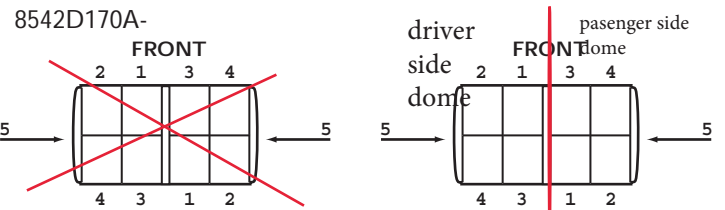

CUSTOMER REQUEST